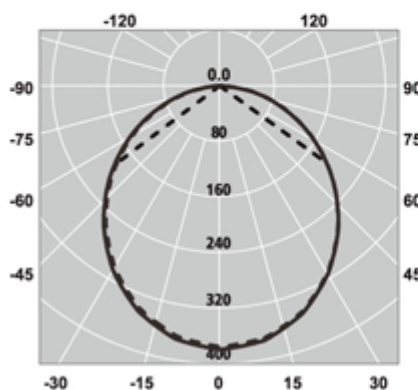

Via Guardia del Consiglio, 29 - 47899 Serravalle - Rep. San Marino
Tel. +378 0549 901188 - Fax +378 0549 900612
marinocristal@marinocristal.com - www.marinocristal.com