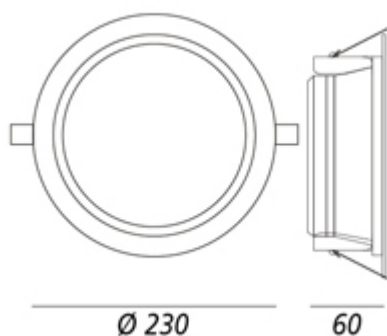

LEDSPOT_TRP1

HOMEGA
ILLUMINAZIONE

Recessed fitting with built-in LED.
TRP body.
Opal PC screen.
Driver included.

Code	40517
Finishing	bianco / white
Watt	30
Colour temperature	3000 °K
Volt	230V 50/60Hz
Lumen	2431
IP Protection	IP40
Dimensions	ø 230xH60 mm
Hole size	ø 200 mm
Weight	0.45 Kg
Pack	20