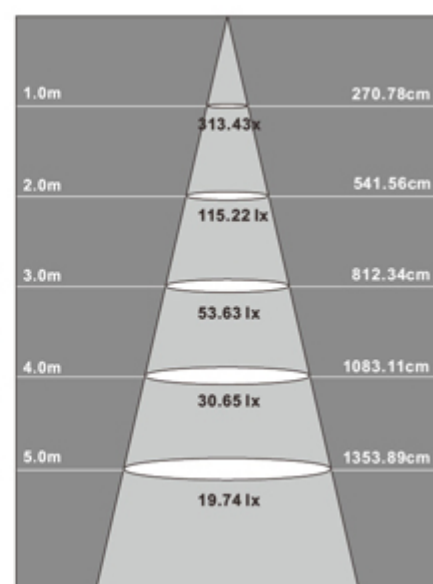

Via Guardia del Consiglio, 29 - 47899 Serravalle - Rep. San Marino
Tel. +378 0549 901188 - Fax +378 0549 900612
marinocristal@marinocristal.com - www.marinocristal.com