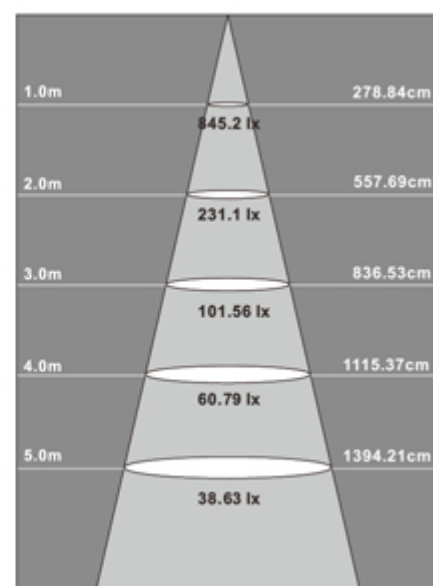

LEDSPOT_TRP1

HOMEGA
ILLUMINAZIONE

Recessed fitting with built-in LED.
TRP body.
Opal PC screen.
Driver included.

Code	40518
Finishing	bianco / white
Watt	30
Colour temperature	4000 °K
Volt	230V 50/60Hz
Lumen	2487
IP Protection	IP40
Dimensions	ø 230xH60 mm
Hole size	ø 200 mm
Weight	0.45 Kg
Pack	20

30W

Via Guardia del Consiglio, 29 - 47899 Serravalle - Rep. San Marino
Tel. +378 0549 901188 - Fax +378 0549 900612
marinocristal@marinocristal.com - www.marinocristal.com