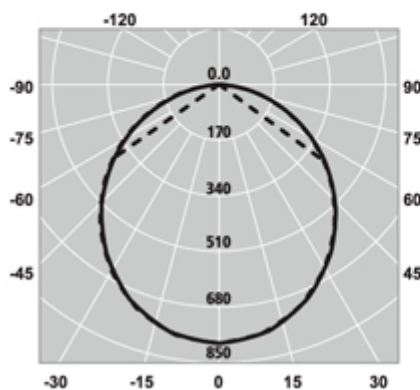

LEDSPOT_TRP1

HOMEGA
ILLUMINAZIONE

Recessed fitting with built-in LED.
TRP body.
Opal PC screen.
Driver included.

Code	40518
Finishing	bianco / white
Watt	30
Colour temperature	4000 °K
Volt	230V 50/60Hz
Lumen	2487
IP Protection	IP40
Dimensions	ø 230xH60 mm
Hole size	ø 200 mm
Weight	0.45 Kg
Pack	20

30W

Via Guardia del Consiglio, 29 - 47899 Serravalle - Rep. San Marino
Tel. +378 0549 901188 - Fax +378 0549 900612
marinocristal@marinocristal.com - www.marinocristal.com