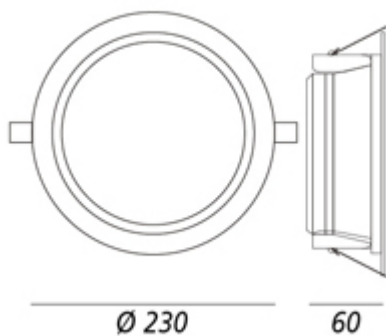

LEDSPOT_TRP1

HOMEGA
ILLUMINAZIONE

Recessed fitting with built-in LED.
TRP body.
Opal PC screen.
Driver included.

Code	40518
Finishing	bianco / white
Watt	30
Colour temperature	4000 °K
Volt	230V 50/60Hz
Lumen	2487
IP Protection	IP40
Dimensions	ø 230xH60 mm
Hole size	ø 200 mm
Weight	0.45 Kg
Pack	20