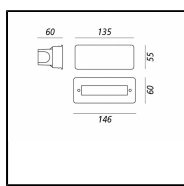

BRICK

Wall-step with built-in LED.

ABS body.

Stainless steel frame.

Trasparente PC screen.

PVC frame-work.

Built-in driver.

Code	45598
Info	LED RE-FOND
Watt	1,5
Colour temperature	5000 °K
Volt	230V 50/60Hz
Lumen	90
IP Protection	IP67
Dimensions	146x60x60 mm
Hole size	139x56 mm
Weight	0,3 Kg