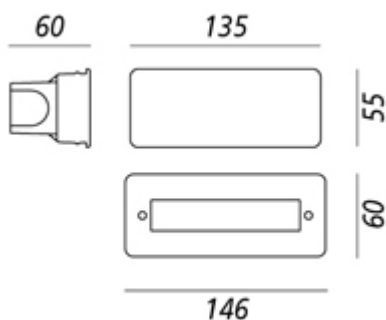

BRICK

Wall-step with built-in LED.

ABS body.

Stainless steel frame.

Trasparente PC screen.

PVC frame-work.

Built-in driver.

Code	45598
Info	LED RE-FOND
Watt	1,5
Colour temperature	5000 °K
Volt	230V 50/60Hz
Lumen	90
IP Protection	IP67
Dimensions	146x60x60 mm
Hole size	139x56 mm
Weight	0,3 Kg