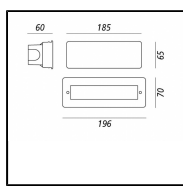

BRICK

Wall-step with built-in LED.

ABS body.

Stainless steel frame.

Trasparente PC screen.

PVC frame-work.

Built-in driver.

Code	45598
Info	LED RE-FOND
Watt	1,5
Colour temperature	5000 °K
Volt	230V 50/60Hz
Lumen	90
IP Protection	IP67
Dimensions	146x60x60 mm
Hole size	139x56 mm
Weight	0,3 Kg