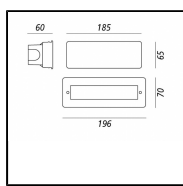

BRICK

Wall-step with built-in LED.

ABS body.

Stainless steel frame.

Trasparent PC screen.

PVC frame-work.

Built-in driver.

Code	45599
Info	LED RE-FOND
Watt	3,2
Colour temperature	5000 °K
Volt	230V 50/60Hz
Lumen	195
IP Protection	IP67
Dimensions	196x70x60 mm
Hole size	190x65 mm
Weight	0,8 Kg