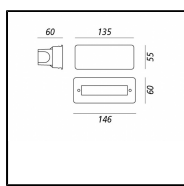

BRICK

Wall-step with built-in LED.

ABS body.

Stainless steel frame.

Trasparent PC screen.

PVC frame-work.

Built-in driver.

Code	45599
Info	LED RE-FOND
Watt	3,2
Colour temperature	5000 °K
Volt	230V 50/60Hz
Lumen	195
IP Protection	IP67
Dimensions	196x70x60 mm
Hole size	190x65 mm
Weight	0,8 Kg