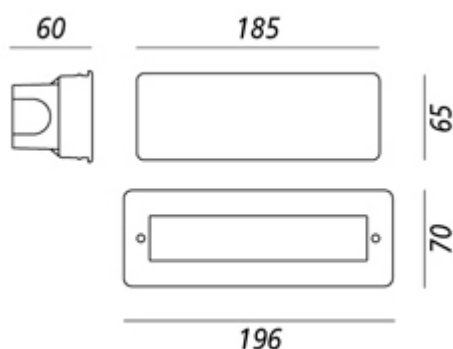

BRICK

Wall-step with built-in LED.

ABS body.

Stainless steel frame.

Trasparent PC screen.

PVC frame-work.

Built-in driver.

Code	45599
Info	LED RE-FOND
Watt	3,2
Colour temperature	5000 °K
Volt	230V 50/60Hz
Lumen	195
IP Protection	IP67
Dimensions	196x70x60 mm
Hole size	190x65 mm
Weight	0,8 Kg