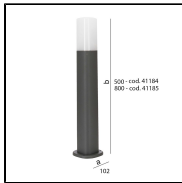

ELEGANT_EVO

Ω HOME
ILLUMINAZIONE

Bollard.
Painted die-cast aluminium body.
Opale PC diffuser.

Code	41185
Info	LED - FLUO
Finishing	Antracite - Anthracite
Watt	Max 15W
Volt	230V 50/60Hz
Base	E27
Isolation class	Cl.1
IP Protection	IP54
Dimensions	102x102x800 mm
Weight	1,2 Kg
Pack	12