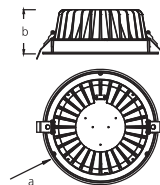

ERCOLE

Incasso LED integrato
Corpo in alluminio
Diffusore in PC opale
Driver incluso

Recessed fitting with built-in LED
Aluminium body
Opal PC diffuser
Driver included

CODICE / CODE	41253	41254
BEAM	90°	90°
COLORE / COLOUR	bianco/white	bianco/white
COLORE LUCE / COLOR T	3000K	4000K
LUMEN	1980	2090
CRI	80	80
LED	EPISTAR	EPISTAR
WATT	22W	22W
SUPPLY	220-240V	220-240V
DRIVER	50.4-59.4V/350mA	50.4-59.4V/350mA
KG	0.55	0.55
PCS		
DIMENSIONI / DIMENSIONS		
a	230	230
b	65.5	65.5
cut size	200	200

ERCOLE IP54

Incasso LED integrato
Corpo in alluminio pressofuso
Diffusore in PC opale
Riflettore cromato
Driver incluso

Recessed fitting with built-in LED
Die-cast aluminium body
Opal PC diffuser
Driver included

CODICE / CODE	41255	41256
BEAM	90°	90°
COLORE / COLOUR	bianco/white	bianco/white
COLORE LUCE / COLOR T	3000K	4000K
LUMEN	1995	2110
CRI	80	80
LED	EPISTAR	EPISTAR
WATT	23W	23W
SUPPLY	220-240V	220-240V
DRIVER	50.4-59.4V/350mA	50.4-59.4V/350mA
KG	1.22	1.22
PCS		
DIMENSIONI / DIMENSIONS		
a	230	230
b	88	88
cut size	200	200