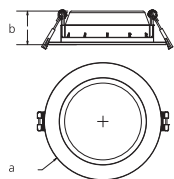

ERCOLE

Incasso LED integrato
Corpo in alluminio
Diffusore in PC opale
Driver incluso

Recessed fitting with built-in LED
Aluminium body
Opal PC diffuser
Driver included

CODICE / CODE	41253	41254
BEAM	90°	90°
COLORE / COLOUR	bianco/white	bianco/white
COLORE LUCE / COLOR T	3000K	4000K
LUMEN	1980	2090
CRI	80	80
LED	EPISTAR	EPISTAR
WATT	22W	22W
SUPPLY	220-240V	220-240V
DRIVER	50.4-59.4V/350mA	50.4-59.4V/350mA
KG	0.55	0.55
PCS		
DIMENSIONI / DIMENSIONS		
a	230	230
b	65.5	65.5
cut size	200	200

ERCOLE IP54

Incasso LED integrato
Corpo in alluminio pressofuso
Diffusore in PC opale
Riflettore cromato
Driver incluso

Recessed fitting with built-in LED
Die-cast aluminium body
Opal PC diffuser
Driver included

CODICE / CODE	41255	41256
BEAM	90°	90°
COLORE / COLOUR	bianco/white	bianco/white
COLORE LUCE / COLOR T	3000K	4000K
LUMEN	1995	2110
CRI	80	80
LED	EPISTAR	EPISTAR
WATT	23W	23W
SUPPLY	220-240V	220-240V
DRIVER	50.4-59.4V/350mA	50.4-59.4V/350mA
KG	1.22	1.22
PCS		
DIMENSIONI / DIMENSIONS		
a	230	230
b	88	88
cut size	200	200