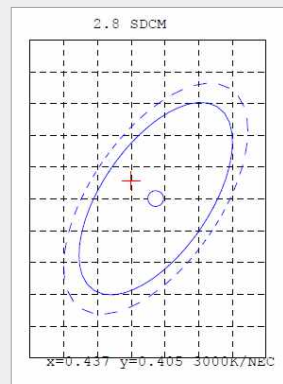

Specification

dimmable	NO
Energylabel from 2013	A+
Suitable for indoors	Yes
Application	general
Base	E14
Lamp shape	G45

Colour Temperature consistency
(SDCM according to Mac Adam's ellipse)