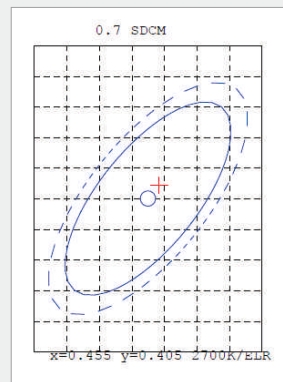

Specification

dimmable	NO
Energylabel from 2013	A+
Suitable for indoors	Yes
Application	general
Base	E27
Lamp shape	G45

Colour Temperature consistency
(SDCM according to Mac Adam's ellipse)