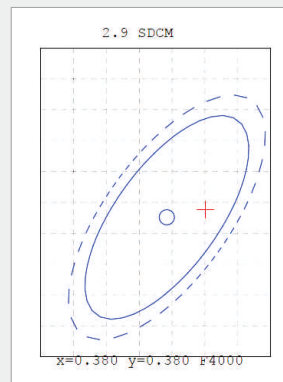

Specification

dimnable	NO
Energylabel from 2013	A+
Suitable for indoors	Yes
Application	general
Base	E27
Lamp shape	G45

Colour Temperature consistency (SDCM according to Mac Adam's ellipse)