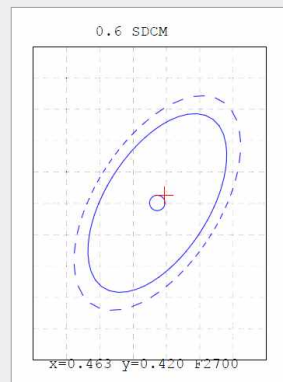

Specification

dimnable	YES
Energylabel from 2013	A+
Suitable for indoors	Yes
Application	general
Base	E27
Lamp shape	A60

Colour Temperature consistency (SDCM according to Mac Adam's ellipse)