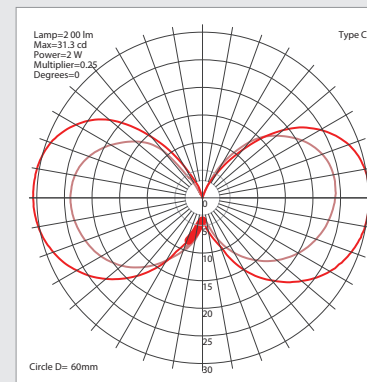

Electrical Parameters

Lamp nominal wattage	2W
Rated wattage	2W
Nominal current (mA)	18 mA
Energy Consumption kWh/1000h	2

Light Application Parameters

Luminous flux	200 lm
Luminous efficiency of lamp	100 lm/W
Colour temperature	2700K
Colour rendering index Ra	≥80
LLMF at the end of nominal life	0.6(20000 h)
SDCM	I
Switching cycles	10,000

Spectral distribution of the lamp (range 180-800nm)