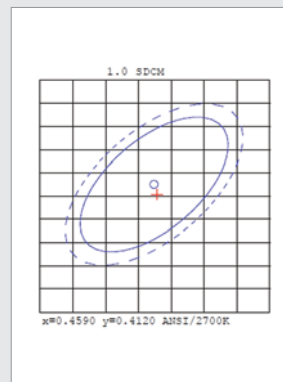

Specification

dimnable	NO
Energylabel from 2013	A++
Suitable for indoors	Yes
Application	general
Base	E27
Lamp shape	GI25

Colour Temperature consistency (SDCM according to Mac Adam's ellipse)