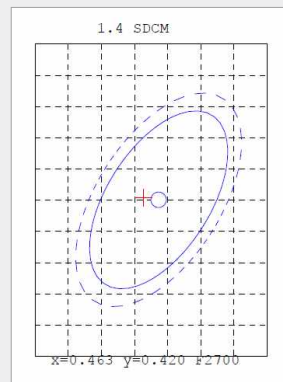

Specification

dimmable	NO
Energylabel from 2013	A+
Suitable for indoors	Yes
Application	general
Base	E27
Lamp shape	A60

Colour Temperature consistency (SDCM according to Mac Adam's ellipse)