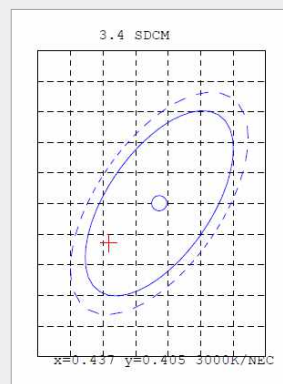

Specification

dimnable	NO
Energylabel from 2013	A+
Suitable for indoors	Yes
Application	general
Base	E27
Lamp shape	GI20

Colour Temperature consistency
(SDCM according to Mac Adam's ellipse)