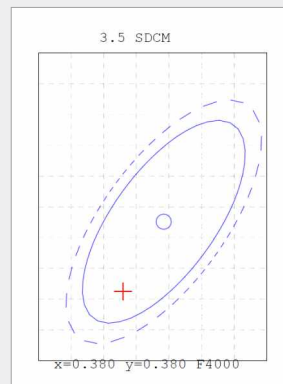

Specification

dimnable	NO
Energylabel from 2013	A+
Suitable for indoors	Yes
Application	general
Base	E27
Lamp shape	A60

Colour Temperature consistency (SDCM according to Mac Adam's ellipse)