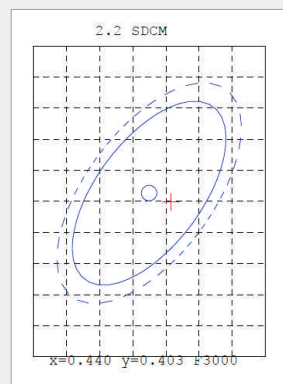

Specification

dimmable	NO
Energylabel from 2013	A+
Suitable for indoors	Yes
Application	general
Base	E27
Lamp shape	T42

Colour Temperature consistency (SDCM according to Mac Adam's ellipse)