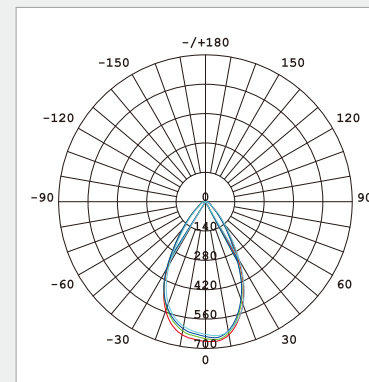

Electrical Parameters

Lamp nominal wattage	7W
Rated wattage	7.5 W
Nominal current (mA)	63 mA
Energy Consumption kWh/1000h	7

Light Application Parameters

Luminous flux	700 lm
Luminous efficiency of lamp	93.33 lm/W
Colour temperature	4000 K
Colour rendering index Ra	≥80
LLMF at the end of nominal life	0.60(350000h)
SDCM	1.5
Imax(cd)	668
Switching cycles	20000

Spectral distribution of the lamp (range 180-800nm)