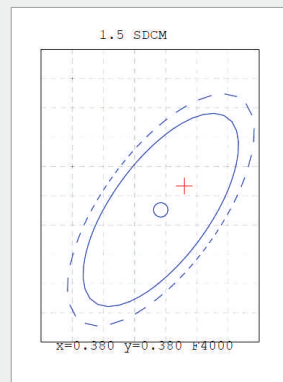

Specification

dimmable	NO
Energylabel from 2013	A+
Suitable for indoors	Yes
Application	general
Base	GUI0
Lamp shape	PAR16

Colour Temperature consistency (SDCM according to Mac Adam's ellipse)