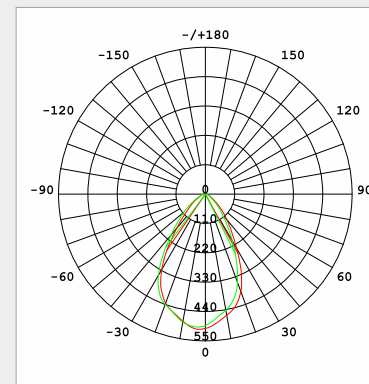

Electrical Parameters

Lamp nominal wattage	7W
Rated wattage	7.5 W
Nominal current (mA)	63 mA
Energy Consumption kWh/1000h	7

Light Application Parameters

Luminous flux	650 lm
Luminous efficiency of lamp	86.66 lm/W
Colour temperature	3000 K
Colour rendering index Ra	≥80
LLMF at the end of nominal life	0.60(350000h)
SDCM	0.7
Imax(cd)	507.1
Switching cycles	20000

Spectral distribution of the lamp (range 180-800nm)