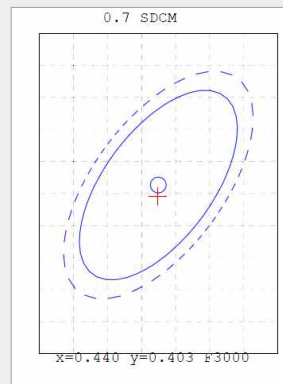

Specification

dimnable	YES
Energylabel from 2013	A+
Suitable for indoors	Yes
Application	general
Base	GU10
Lamp shape	PAR16

Colour Temperature consistency (SDCM according to Mac Adam's ellipse)