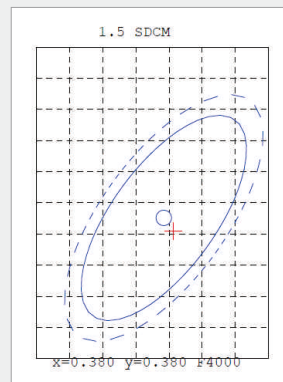

Specification

dimmable	NO
Energylabel from 2013	A+
Suitable for indoors	Yes
Application	general
Base	2G11
Lamp shape	PLL

Colour Temperature consistency (SDCM according to Mac Adam's ellipse)