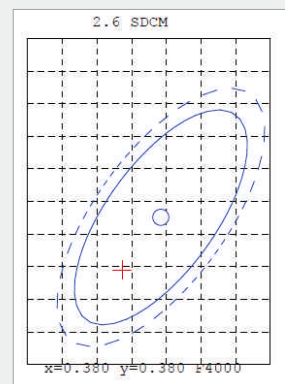

Specification

dimmable	NO
Energylabel from 2013	A+
Suitable for indoors	Yes
Application	general
Base	E27
Lamp shape	A60

Colour Temperature consistency
(SDCM according to Mac Adam's ellipse)