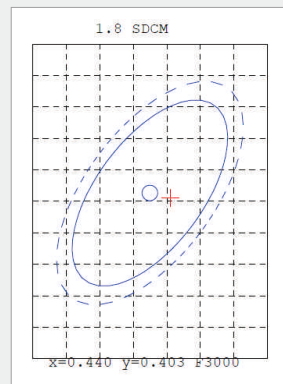

Specification

dimmable	NO
Energylabel from 2013	A+
Suitable for indoors	Yes
Application	general
Base	E14
Lamp shape	G45

Colour Temperature consistency (SDCM according to Mac Adam's ellipse)