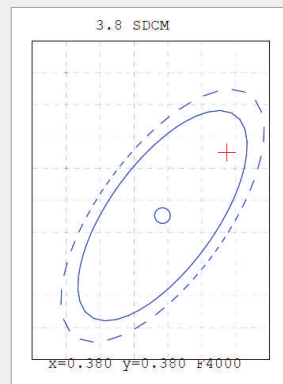

Specification

dimnable	NO
Energylabel from 2013	A+
Suitable for indoors	Yes
Application	general
Base	E14
Lamp shape	G45

Colour Temperature consistency (SDCM according to Mac Adam's ellipse)