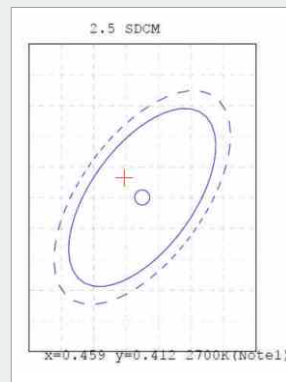

Specification

dimnable	YES
Energylabel from 2013	A+
Suitable for indoors	Yes
Application	general
Base	E27
Lamp shape	A65

Colour Temperature consistency
(SDCM according to Mac Adam's ellipse)