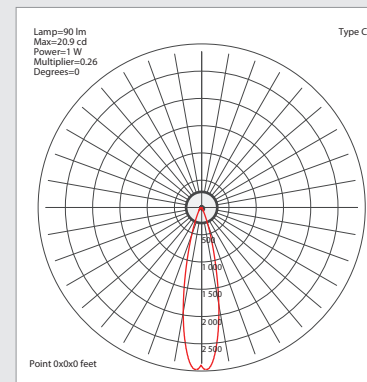

PRO-PAR38

Logistic Data

Code	21348
Product	PRO-PAR38
Box quantity (pcs.)	24
EAN Box	8012878213484
Gross weight of box in kg	5.5
Weight of single lamp in k	0.19
Length of box in cm	54
Width of box in cm	41
Height of box in cm	32.5
ETIM class name	LED lamp
Beam angle	40°
Brand of LED	BRIDGELUX
Power Factor	>0.5

Electrical Parameters

Lamp nominal wattage	15W
Rated wattage	15W
Volt	220-240V
Nominal current (mA)	117 mA
Energy Consumption kWh/ 1000h	15

Light Application Parameters

Luminous flux (90°)	1300 lm
Luminous efficiency of lamp (90°)	86.6 lm/W
Colour temperature	3000K
Colour rendering index Ra	≥80
LLMF at the end of nominal life	0.8(40000 h)
SDCM	<6
Switching cycles	20000

Specification

dimmable	No
Energylabel from 2013	A+
Suitable for indoors	Yes
Application	general
Base	E27
Lamp shape	PRO-PAR38

Peak of light intensity (max. cd)

Spectral distribution of the lamp(range 180-800nm)