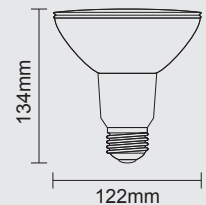

PRO-PAR38

Logistic Data

Code	21348
Product	PRO-PAR38
Box quantity (pcs.)	24
EAN Box	8012878213484
Gross weight of box in kg	5.5
Weight of single lamp in k	0.19
Length of box in cm	54
Width of box in cm	41
Height of box in cm	32.5
ETIM class name	LED lamp
Beam angle	40°
Brand of LED	BRIDGELUX
Power Factor	>0.5

Electrical Parameters

Lamp nominal wattage	15W
Rated wattage	15W
Volt	220-240V
Nominal current (mA)	117 mA
Energy Consumption kWh/ 1000h	15

Light Application Parameters

Luminous flux (90°)	1300 lm
Luminous efficiency of lamp (90°)	86.6 lm/W
Colour temperature	3000K
Colour rendering index Ra	≥80
LLMF at the end of nominal life	0.8(40000 h)
SDCM	<6
Switching cycles	20000

Specification

dimmable	No
Energylabel from 2013	A+
Suitable for indoors	Yes
Application	general
Base	E27
Lamp shape	PRO-PAR38

Peak of light intensity (max. cd)

Spectral distribution of the lamp(range 180-800nm)