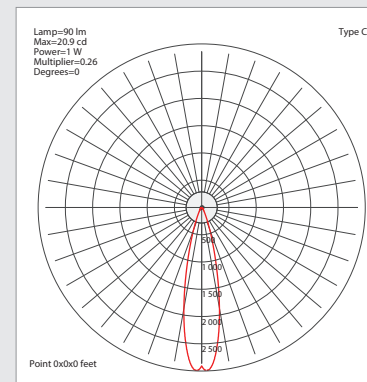

## Light Application Parameters

Luminous flux (90°)	1300 lm
Luminous efficiency of lamp (90°)	86.6 lm/W
Colour temperature	3000K
Colour rendering index Ra	≥80
LLMF at the end of nominal life	0.8(40000 h)
SDCM	<6
Switching cycles	20000

## Specification

dimmable	Yes
Energylabel from 2013	A+
Suitable for indoors	Yes
Application	general
Base	E27
Lamp shape	PRO-PAR38

Peak of light intensity (max. cd)

Spectral distribution of the lamp(range 180-800nm)