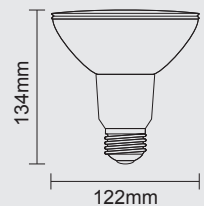

PRO-PAR38

Logistic Data

Code	21351
Product	PRO-PAR38
Box quantity (pcs.)	24
EAN Box	8012878213514
Gross weight of box in kg	5.5
Weight of single lamp in k	0.19
Length of box in cm	54
Width of box in cm	41
Height of box in cm	32.5
ETIM class name	LED lamp
Beam angle	40°
Brand of LED	BRIDGELUX
Power Factor	>0.5

Electrical Parameters

Lamp nominal wattage	15W
Rated wattage	15W
Vlot	220-240V
Nominal current (mA)	77 mA
Energy Consumption kWh/ 1000h	15

Light Application Parameters

Luminous flux (90°)	1300 lm
Luminous efficiency of lamp (90°)	86.6 lm/W
Colour temperature	3000K
Colour rendering index Ra	≥80
LLMF at the end of nominal life	0.8(40000 h)
SDCM	<6
Switching cycles	20000

Specification

dimmable	Yes
Energylabel from 2013	A+
Suitable for indoors	Yes
Application	general
Base	E27
Lamp shape	PRO-PAR38