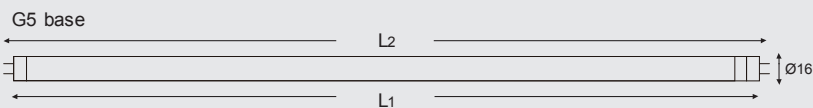

STD TUBO LED

Logistic Data

Code	21356
Product	STD TUBO LED
Box quantity (pcs.)	50
EAN Box	8012878213569
Gross weight of box in kg	6.8
Weight of single lamp in kg	0.145
Length of box in m	118
Width of box in m	21
Height of box in m	15
ETIM class name	LED lamp
Beam angle	360°
Brand of LED	SANAN
Power Factor	0.95

Electrical Parameters

Lamp nominal wattage	16W
Rated wattage	16W
Nominal current (mA)	73 mA
Energy Consumption kWh/1000h	16

Light Application Parameters

Luminous flux	1620 lm
Luminous efficiency of lamp	101 lm/W
Colour temperature	4000K
Colour rendering index Ra	≥80
LLMF at the end of nominal life	0.8(35000 h)
SDCM	<6
Switching cycles	20000

Specification

dimmable	NO
Energylabel from 2013	A+
Suitable for indoors	Yes
Application	general
Base	G5
Lamp shape	STD-TUBO LED T5

Peak of light intensity (max. cd)

Spectral distribution of the lamp (range 180-800nm)