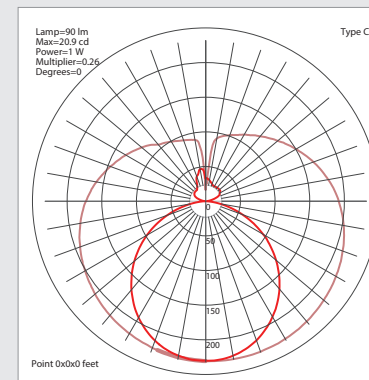

STD TUBO LED

Logistic Data

Code	21356
Product	STD TUBO LED
Box quantity (pcs.)	50
EAN Box	8012878213569
Gross weight of box in kg	6.8
Weight of single lamp in kg	0.145
Length of box in m	118
Width of box in m	21
Height of box in m	15
ETIM class name	LED lamp
Beam angle	360°
Brand of LED	SANAN
Power Factor	0.95

Electrical Parameters

Lamp nominal wattage	16W
Rated wattage	16W
Nominal current (mA)	73 mA
Energy Consumption kWh/1000h	16

Light Application Parameters

Luminous flux	1620 lm
Luminous efficiency of lamp	101 lm/W
Colour temperature	4000K
Colour rendering index Ra	≥80
LLMF at the end of nominal life	0.8(35000 h)
SDCM	<6
Switching cycles	20000

Specification

dimmable	NO
Energylabel from 2013	A+
Suitable for indoors	Yes
Application	general
Base	G5
Lamp shape	STD-TUBO LED T5

Peak of light intensity (max. cd)

Spectral distribution of the lamp (range 180-800nm)