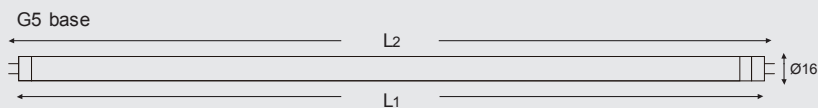

STD TUBO LED

Logistic Data

Code	21361
Product	STD TUBO LED
Box quantity (pcs.)	40
EAN Box	8012878213613
Gross weight of box in kg	8.8
Weight of single lamp in kg	0.17
Length of box in m	148
Width of box in m	21
Height of box in m	17
ETIM class name	LED lamp
Beam angle	360°
Brand of LED	SANAN
Power Factor	0.95

Electrical Parameters

Lamp nominal wattage	20W
Rated wattage	20W
Nominal current (mA)	92 mA
Energy Consumption kWh/ 1000h	20

Light Application Parameters

Luminous flux	2050 lm
Luminous efficiency of lamp	103 lm/W
Colour temperature	3000K
Colour rendering index Ra	≥80
LLMF at the end of nominal life	0.8(35000 h)
SDCM	<6
Switching cycles	20000

Specification

dimnable	NO
Energylabel from 2013	A+
Suitable for indoors	Yes
Application	general
Base	G5
Lamp shape	STD-TUBOLED T5

Peak of light intensity (max. cd)

Spectral distribution of the lamp(range 180-800nm)