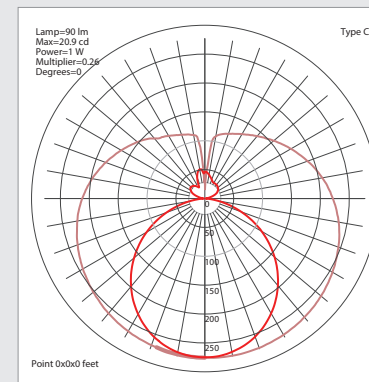

STD TUBO LED

Logistic Data

Code	21361
Product	STD TUBO LED
Box quantity (pcs.)	40
EAN Box	8012878213613
Gross weight of box in kg	8.8
Weight of single lamp in kg	0.17
Length of box in m	148
Width of box in m	21
Height of box in m	17
ETIM class name	LED lamp
Beam angle	360°
Brand of LED	SANAN
Power Factor	0.95

Electrical Parameters

Lamp nominal wattage	20W
Rated wattage	20W
Nominal current (mA)	92 mA
Energy Consumption kWh/ 1000h	20

Light Application Parameters

Luminous flux	2050 lm
Luminous efficiency of lamp	103 lm/W
Colour temperature	3000K
Colour rendering index Ra	≥80
LLMF at the end of nominal life	0.8(35000 h)
SDCM	<6
Switching cycles	20000

Specification

dimnable	NO
Energylabel from 2013	A+
Suitable for indoors	Yes
Application	general
Base	G5
Lamp shape	STD-TUBOLED T5

Peak of light intensity (max. cd)

Spectral distribution of the lamp(range 180-800nm)