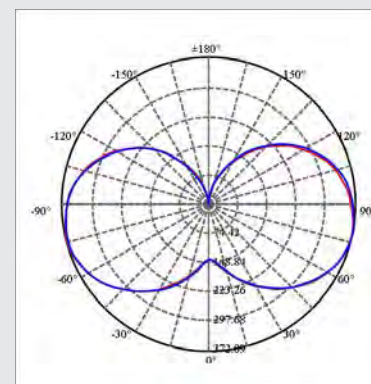

Spectral distribution of the lamp (range 180-800nm)