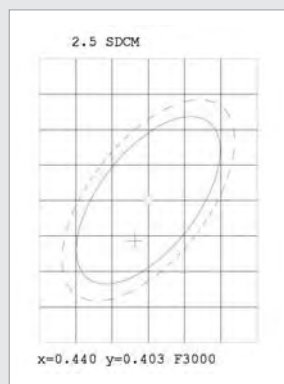

Colour Temperature consistency (SDCM according to Mac Adam's ellipse)