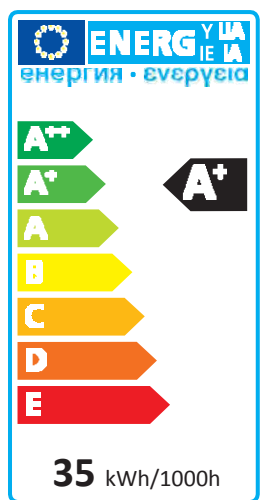

## Logistic Data

Code	21363
Product	ECO-HIGHPOWERLED
Box quantity (pcs.)	1/20
EAN Box	8012878213637
Gross weight of box in kg	8.4
Weight of single lamp in kg	0.395
Length of box in m	0.40
Width of box in m	0.325
Height of box in m	0.29
ETIM class name	LED lamp
Beam angle	270°
Brand of LED	NATIONSTAR
Power Factor	>0.9

## Electrical Parameters

Lamp nominal wattage	35W
Rated wattage	35W
Nominal current (mA)	170 mA
Energy Consumption kWh/1000h	35

## Light Application Parameters

Luminous flux	3500 lm
Luminous efficiency of lamp	100 lm/W
Colour temperature	3000 K
Colour rendering index Ra	≥80
LLMF	0.867(6000h)
SDCM	<6
Imax(cd)	370
Switching cycles	15000

## Specification

dimmable	NO
Energylabel from 2013	A+
Suitable for indoors	Yes
Application	general
Base	E27
Lamp shape	U

Colour Temperature consistency (SDCM according to Mac Adam's ellipse)

Peak of light intensity (max. cd)