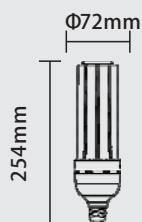

ECO-HIGHPOWERLED

Logistic Data

Code	21363
Product	ECO-HIGHPOWERLED
Box quantity (pcs.)	1/20
EAN Box	8012878213637
Gross weight of box in kg	8.4
Weight of single lamp in kg	0.395
Length of box in m	0.40
Width of box in m	0.325
Height of box in m	0.29
ETIM class name	LED lamp
Beam angle	270°
Brand of LED	NATIONSTAR
Power Factor	>0.9

Electrical Parameters

Lamp nominal wattage	35W
Rated wattage	35W
Nominal current (mA)	170 mA
Energy Consumption kWh/1000h	35

Light Application Parameters

Luminous flux	3500 lm
Luminous efficiency of lamp	100 lm/W
Colour temperature	3000 K
Colour rendering index Ra	≥80
LLMF	0.867(6000h)
SDCM	<6
Imax(cd)	370
Switching cycles	15000

Specification

dimmable	NO
Energylabel from 2013	A+
Suitable for indoors	Yes
Application	general
Base	E27
Lamp shape	U