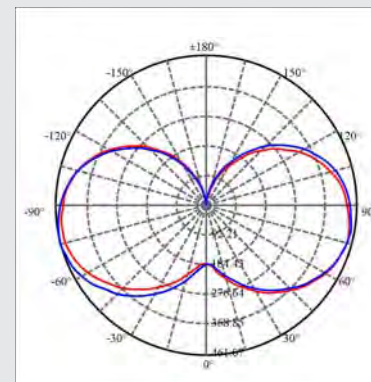

Electrical Parameters

Lamp nominal wattage	45W
Rated wattage	45W
Nominal current (mA)	210 mA
Energy Consumption kWh/1000h	45

Light Application Parameters

Luminous flux	4650lm
Luminous efficiency of lamp	103 lm/W
Colour temperature	5000 K
Colour rendering index Ra	≥80
LLMF	0.867(6000h)
SDCM	<6
Imax(cd)	461
Switching cycles	15000

Spectral distribution of the lamp (range 180-800nm)