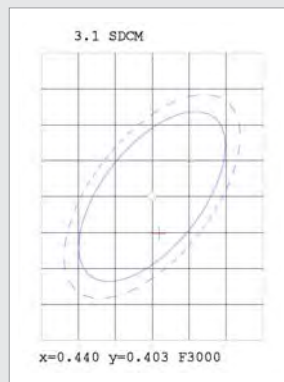

Specification

dimmable	NO
Energylabel from 2013	A+
Suitable for indoors	Yes
Application	general
Base	E27
Lamp shape	U

Colour Temperature consistency (SDCM according to Mac Adam's ellipse)