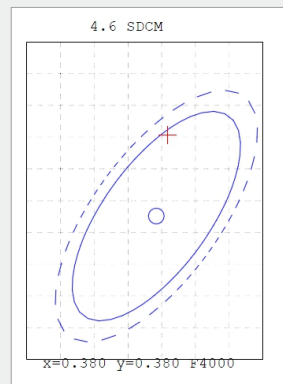

T28LED DIMMERABILE

Logistic Data

Code	21390
Product	T28LED DIMMERABILE
Box quantity (pcs.)	10/50
EAN Box	8012878213903
Gross weight of box in kg	4.25
Weight of single lamp in kg	0.085
Length of box in m	0.15
Width of box in m	0.08
Height of box in m	0.19
ETIM class name	LED lamp
Beam angle	330°
Brand of LED	EPISTAR
Power Factor	>0.5
Voltage	220-240

Light Application Parameters

Luminous flux	700 lm
Luminous efficiency of lamp	87.5 lm/W
Colour temperature	3000 K
Colour rendering index Ra	≥80
LLMF at the end of nominal life	0.80(6000h)
SDCM	4.6
Imax(cd)	105.7
Switching cycles	20000

Colour Temperature consistency (SDCM according to Mac Adam's ellipse)

Peak of light intensity (max. cd)

Dimmerabile

28mm

110mm