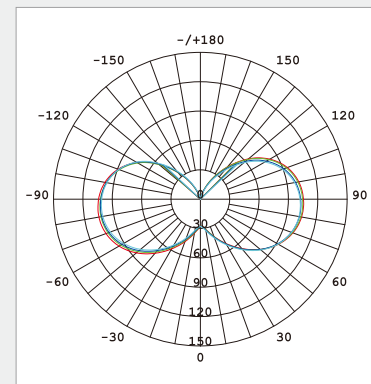

Light Application Parameters

Luminous flux	700 lm
Luminous efficiency of lamp	87.5 lm/W
Colour temperature	3000 K
Colour rendering index Ra	≥80
LLMF at the end of nominal life	0.80(6000h)
SDCM	4.6
Imax(cd)	105.7
Switching cycles	20000

Specification

dimmable	YES
Energylabel from 2013	A+
Suitable for indoors	Yes
Application	general
Base	E14
Lamp shape	T28

Electrical Parameters

Lamp nominal wattage	8W
Rated wattage	8.0 W
Nominal current (mA)	65 mA
Energy Consumption kWh/1000h	8

Colour Temperature consistency (SDCM according to Mac Adam's ellipse)

Peak of light intensity (max. cd)

Dimmerabile

28mm

110mm