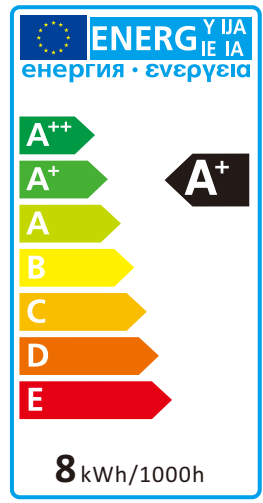

T28LED DIMMERABILE

Logistic Data

Code	21390
Product	T28LED DIMMERABILE
Box quantity (pcs.)	10/50
EAN Box	8012878213903
Gross weight of box in kg	4.25
Weight of single lamp in kg	0.085
Length of box in m	0.15
Width of box in m	0.08
Height of box in m	0.19
ETIM class name	LED lamp
Beam angle	330°
Brand of LED	EPISTAR
Power Factor	>0.5
Voltage	220-240

Light Application Parameters

Luminous flux	700 lm
Luminous efficiency of lamp	87.5 lm/W
Colour temperature	3000 K
Colour rendering index Ra	≥80
LLMF at the end of nominal life	0.80(6000h)
SDCM	4.6
Imax(cd)	105.7
Switching cycles	20000

Specification

dimmable	YES
Energylabel from 2013	A+
Suitable for indoors	Yes
Application	general
Base	E14
Lamp shape	T28

Electrical Parameters

Lamp nominal wattage	8W
Rated wattage	8.0 W
Nominal current (mA)	65 mA
Energy Consumption kWh/1000h	8

Colour Temperature consistency (SDCM according to Mac Adam's ellipse)

Peak of light intensity (max. cd)

Dimmerabile

28mm

110mm