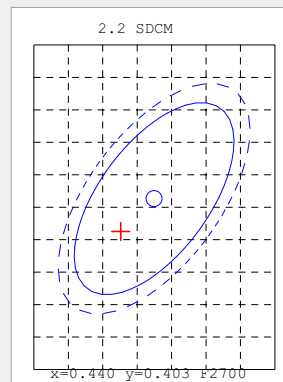

Specification

dimmable	NO
Energylabel from 2013	A+
Suitable for indoors	Yes
Application	general
Base	BA15d
Lamp shape	AR70

Colour Temperature consistency (SDCM according to Mac Adam's ellipse)