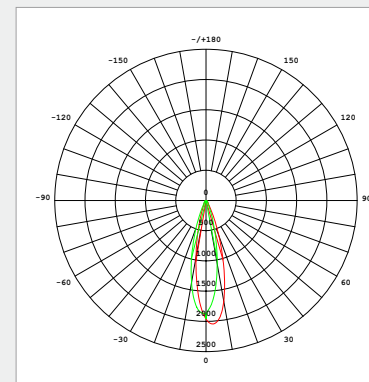

Electrical Parameters

Lamp nominal wattage	7W
Rated wattage	7W
Nominal current (mA)	530 mA
Energy Consumption kWh/1000h	7

Light Application Parameters

Luminous flux	490 lm
Luminous efficiency of lamp	70 lm/W
Colour temperature	2700 K
Colour rendering index Ra	≥80
LLMF at the end of nominal life	0.88(15000h)
SDCM	2.2
Imax(cd)	2044
Switching cycles	20000

Spectral distribution of the lamp (range 180-800nm)