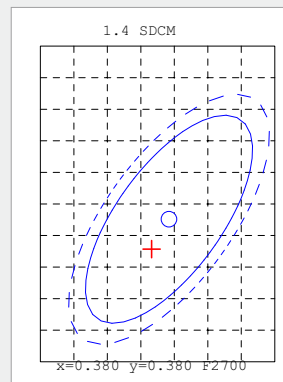

Electrical Parameters

Lamp nominal wattage	7W
Rated wattage	7.0 W
Nominal current (mA)	54 mA
Energy Consumption kWh/1000h	7

Colour Temperature consistency (SDCM according to Mac Adam's ellipse)