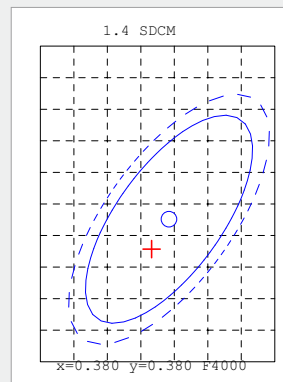

Specification

dimnable	NO
Energylabel from 2013	A+
Suitable for indoors	Yes
Application	general
Base	E14
Lamp shape	CANDLE

Colour Temperature consistency (SDCM according to Mac Adam's ellipse)