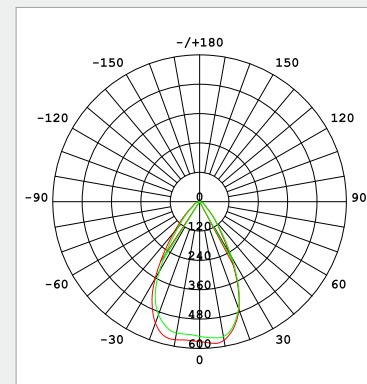

Light Application Parameters

Luminous flux	680 lm
Luminous efficiency of lamp	90.66 lm/W
Colour temperature	2700 K
Colour rendering index Ra	≥80
LLMF at the end of nominal life	0.85 (15000h)
SDCM	1.5
Imax(cd)	583.2
Switching cycles	20000

Colour Temperature consistency (SDCM according to Mac Adam's ellipse)

Peak of light intensity (max. cd)

Spectral distribution of the lamp (range 180-800nm)