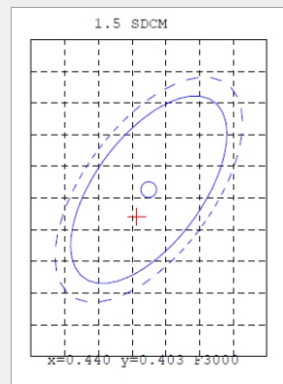

Electrical Parameters

Lamp nominal wattage	7W
Rated wattage	7.5 W
Nominal current (mA)	63 mA
Energy Consumption kWh/1000h	7

Colour Temperature consistency (SDCM according to Mac Adam's ellipse)