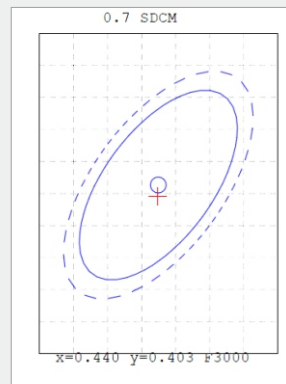

Electrical Parameters

Lamp nominal wattage	7W
Rated wattage	7.5 W
Nominal current (mA)	63 mA
Energy Consumption kWh/1000h	7

Colour Temperature consistency
(SDCM according to Mac Adam's ellipse)