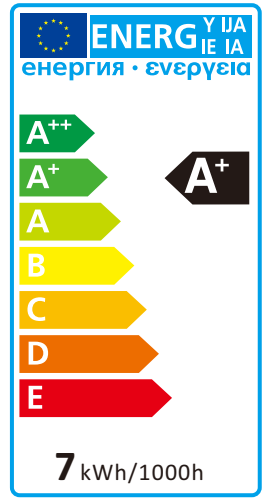

DICROLED TRP DIMMERABILE

Logistic Data

Code	21464
Product	DICROLED TRP DIMMERABILE
Box quantity (pcs.)	10/100
EAN Box	8012878214641
Gross weight of box in kg	7.55
Weight of single lamp in kg	0.075
Length of box in m	0.625
Width of box in m	0.305
Height of box in m	0.21
ETIM class name	LED lamp
Beam angle	60°
Brand of LED	EPISTAR
Power Factor	>0.5
Voltage	220-240

Light Application Parameters

Luminous flux	650 lm
Luminous efficiency of lamp	86.66 lm/W
Colour temperature	2700 K
Colour rendering index Ra	≥80
LLMF at the end of nominal life	0.85(15000h)
SDCM	0.7
Imax(cd)	507.1
Switching cycles	20000

Specification

dimnable	YES
Energylabel from 2013	A+
Suitable for indoors	Yes
Application	general
Base	GUI10
Lamp shape	PAR16

Electrical Parameters

Lamp nominal wattage	7W
Rated wattage	7.5 W
Nominal current (mA)	63 mA
Energy Consumption kWh/1000h	7

Colour Temperature consistency
(SDCM according to Mac Adam's ellipse)

Peak of light intensity (max. cd)

Spectral distribution of the lamp (range 180-800nm)

Dimmerabile