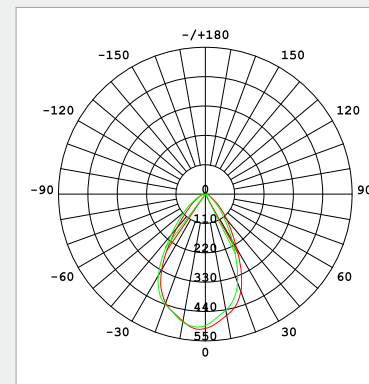

Light Application Parameters

Luminous flux	650 lm
Luminous efficiency of lamp	86.66 lm/W
Colour temperature	2700 K
Colour rendering index Ra	≥80
LLMF at the end of nominal life	0.85(15000h)
SDCM	0.7
Imax(cd)	507.1
Switching cycles	20000

Colour Temperature consistency
(SDCM according to Mac Adam's ellipse)

Peak of light intensity (max. cd)

Spectral distribution of the lamp (range 180-800nm)

Dimmerabile