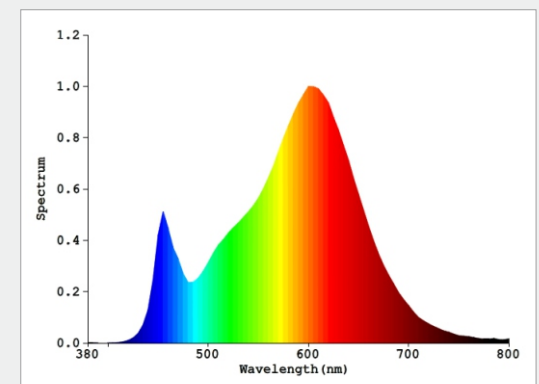

Light Application Parameters

Luminous flux	650 lm
Luminous efficiency of lamp	86.66 lm/W
Colour temperature	2700 K
Colour rendering index Ra	≥80
LLMF at the end of nominal life	0.85(15000h)
SDCM	0.7
Imax(cd)	507.1
Switching cycles	20000

Colour Temperature consistency
(SDCM according to Mac Adam's ellipse)

Peak of light intensity (max. cd)

Spectral distribution of the lamp (range 180-800nm)

Dimmerabile