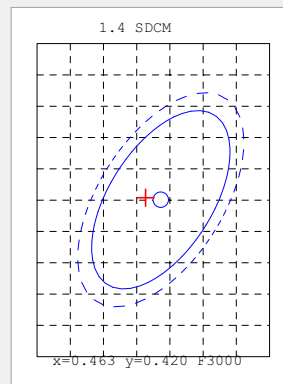

Specification

dimmable	NO
Energylabel from 2013	A+
Suitable for indoors	Yes
Application	general
Base	E27
Lamp shape	A60

Colour Temperature consistency (SDCM according to Mac Adam's ellipse)