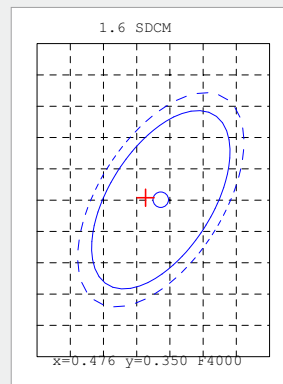

Specification

dimnable	NO
Energylabel from 2013	A+
Suitable for indoors	Yes
Application	general
Base	E27
Lamp shape	A60

Colour Temperature consistency (SDCM according to Mac Adam's ellipse)