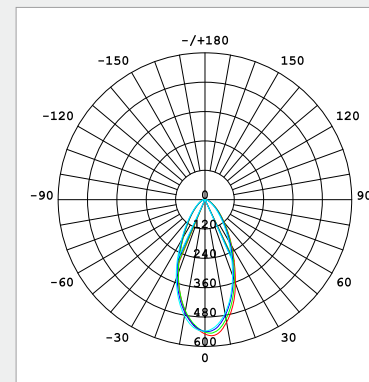

Peak of light intensity (max. cd)