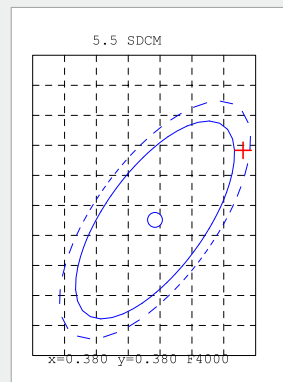

Specification

dimmable	NO
Energylabel from 2013	A+
Suitable for indoors	Yes
Application	general
Base	GU10
Lamp shape	PAR16

Colour Temperature consistency (SDCM according to Mac Adam's ellipse)