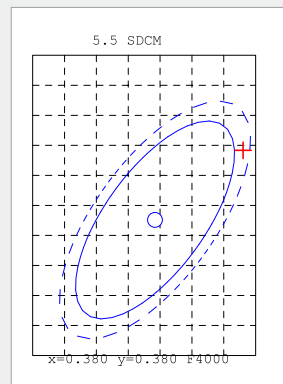

Specification

dimmable	NO
Energylabel from 2013	A+
Suitable for indoors	Yes
Application	general
Base	GU10
Lamp shape	PAR16

Colour Temperature consistency (SDCM according to Mac Adam's ellipse)