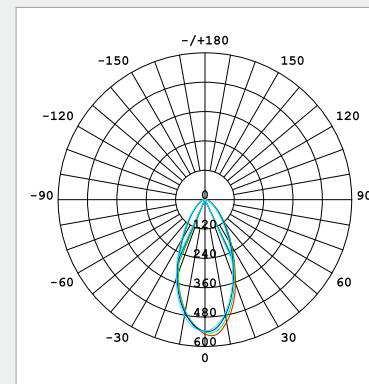

DECO-SMD-5

Logistic Data

Code	21528
Product	DECO-SMD-5
Box quantity (pcs.)	10/100
EAN Box	8012878215280
Gross weight of box in kg	7.20
Weight of single lamp in kg	0.032
Length of box in m	0.614
Width of box in m	0.305
Height of box in m	0.22
ETIM class name	LED lamp
Beam angle	48°
Brand of LED	EPISTAR
Power Factor	>0.5
Voltage	220-240

Electrical Parameters

Lamp nominal wattage	5W
Rated wattage	5 W
Nominal current (mA)	28mA
Energy Consumption kWh/1000h	5

Light Application Parameters

Luminous flux	480 lm
Luminous efficiency of lamp	96 lm/W
Colour temperature	4000 K
Colour rendering index Ra	≥80
LLMF at the end of nominal life	0.83(15000h)
SDCM	5.5
Imax(cd)	556.9
Switching cycles	20000

Spectral distribution of the lamp (range 180-800nm)