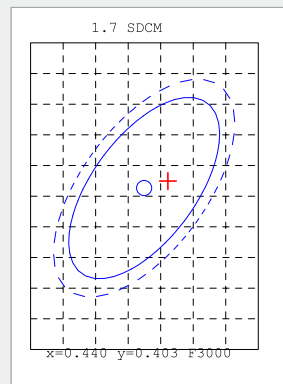

Electrical Parameters

Lamp nominal wattage	7W
Rated wattage	7.0 W
Nominal current (mA)	55mA
Energy Consumption kWh/1000h	7

Colour Temperature consistency (SDCM according to Mac Adam's ellipse)