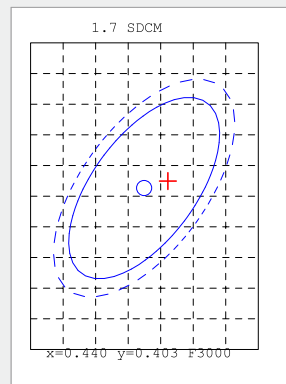

Electrical Parameters

Lamp nominal wattage	7W
Rated wattage	7.0 W
Nominal current (mA)	55mA
Energy Consumption kWh/1000h	7

Colour Temperature consistency (SDCM according to Mac Adam's ellipse)