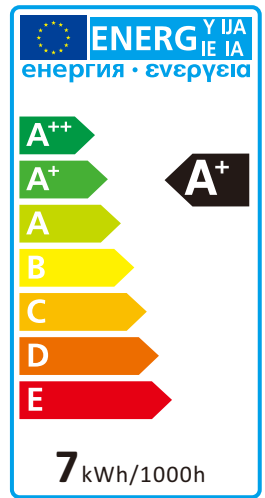

PIATTADECO DIMMERABILE

Logistic Data

Code	21530
Product	PIATTADECO DIMMERABILE
Box quantity (pcs.)	10/100
EAN Box	8012878215303
Gross weight of box in kg	12.5
Weight of single lamp in kg	0.087
Length of box in m	0.405
Width of box in m	0.435
Height of box in m	0.235
ETIM class name	LED lamp
Beam angle	100°
Brand of LED	EVERLIGHT
Power Factor	>0.5
Voltage	220-240

Light Application Parameters

Luminous flux	400 lm
Luminous efficiency of lamp	57.1 lm/W
Colour temperature	3000 K
Colour rendering index Ra	≥80
LLMF at the end of nominal life	0.85 (15000h)
SDCM	1.7
Imax(cd)	159
Switching cycles	20000

Specification

dimnable	YES
Energylabel from 2013	A+
Suitable for indoors	Yes
Application	general
Base	GX53
Lamp shape	GX53

Electrical Parameters

Lamp nominal wattage	7W
Rated wattage	7.0 W
Nominal current (mA)	55mA
Energy Consumption kWh/1000h	7

Colour Temperature consistency (SDCM according to Mac Adam's ellipse)

Peak of light intensity (max. cd)

Dimmerabile