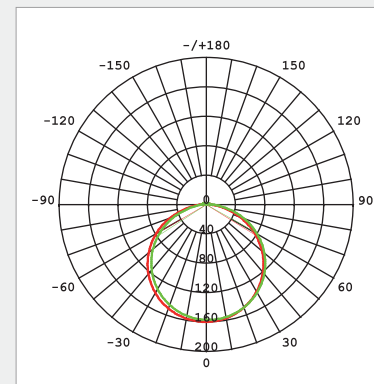

Light Application Parameters

Luminous flux	400 lm
Luminous efficiency of lamp	57.1 lm/W
Colour temperature	3000 K
Colour rendering index Ra	≥80
LLMF at the end of nominal life	0.85 (15000h)
SDCM	1.7
Imax(cd)	159
Switching cycles	20000

Specification

dimnable	YES
Energylabel from 2013	A+
Suitable for indoors	Yes
Application	general
Base	GX53
Lamp shape	GX53

Electrical Parameters

Lamp nominal wattage	7W
Rated wattage	7.0 W
Nominal current (mA)	55mA
Energy Consumption kWh/1000h	7

Colour Temperature consistency (SDCM according to Mac Adam's ellipse)

Peak of light intensity (max. cd)

Dimmerabile