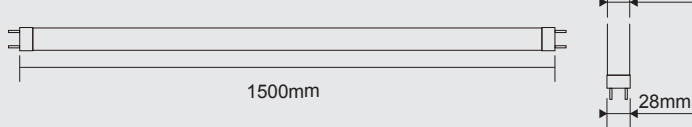

PRO TUBO LED

Logistic Data

Code	21533
Product	PRO TUBO LED
Box quantity (pcs.)	25
EAN Box	8012878215334
Gross weight of box in kg	13
Weight of single lamp in kg	0.26
Length of box in cm	159
Width of box in cm	24
Height of box in cm	25
ETIM class name	LED lamp
Beam angle	270°
Brand of LED	SANAN
Power Factor	>0.9

Electrical Parameters

Lamp nominal wattage	23.5W
Rated wattage	23.5W
Volt	220-240V
Nominal current (mA)	130 mA
Energy Consumption kWh/ 1000h	24

Light Application Parameters

Luminous flux	3400 lm
Luminous efficiency of lamp	144.7 lm/W
Colour temperature	4000K
Colour rendering index Ra	≥80
LLMF at the end of nominal life	0.83(20000 h)
SDCM	<6
Switching cycles	20000

Specification

dimnable	NO
Energylabel from 2013	A++
Suitable for indoors	Yes
Application	general
Base	G13
Lamp shape	PRO-TUBOLED T8

G13 base

Peak of light intensity (max. cd)