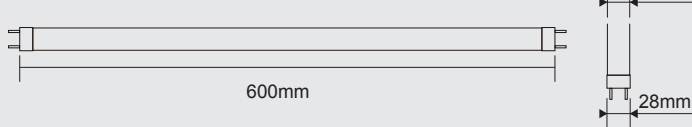

PRO TUBO LED

Logistic Data

Code	21537
Product	PRO TUBO LED
Box quantity (pcs.)	25
EAN Box	8012878215372
Gross weight of box in kg	5.5
Weight of single lamp in kg	0.116
Length of box in cm	68
Width of box in cm	24
Height of box in cm	25
ETIM class name	LED lamp
Beam angle	270°
Brand of LED	SANAN
Power Factor	>0.9

Electrical Parameters

Lamp nominal wattage	8W
Rated wattage	8W
Volt	220-240V
Nominal current (mA)	50 mA
Energy Consumption kWh/ 1000h	8

Light Application Parameters

Luminous flux	1050 lm
Luminous efficiency of lamp	131.3lm/W
Colour temperature	4000K
Colour rendering index Ra	≥80
LLMF at the end of nominal life	0.83(20000 h)
SDCM	<6
Switching cycles	20000

Specification

dimnable	NO
Energylabel from 2013	A++
Suitable for indoors	Yes
Application	general
Base	G13
Lamp shape	PRO-TUBOLED T8

G13 base

Peak of light intensity (max. cd)