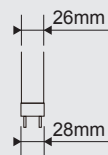

## Specification

dimmable	NO
Energylabel from 2013	A++
Suitable for indoors	Yes
Application	general
Base	G13
Lamp shape	PRO-TUBOLED T8

G13 base

1200mm

26mm

28mm

Peak of light intensity (max. cd)