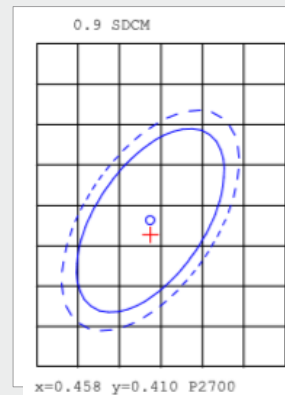

Specification

Dimmable	SI
Energylabel from 2013	A++
Suitable for indoors	YES
Application	general
Base	E27
Lamp shape	A60

Colour Temperature consistency
(SDCM according to Mac Adam's ellipse)