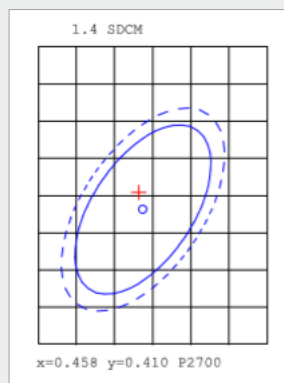

Specification

Dimmable	A++
Energylabel from 2013	YES
Suitable for indoors	general
Application	E27
Base	G45
Lamp shape	A++

Colour Temperature consistency (SDCM according to Mac Adam's ellipse)