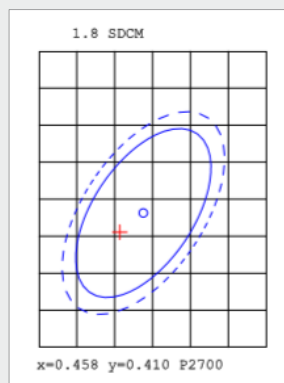

Specification

Dimmable	NO
Energylabel from 2013	A++
Suitable for indoors	YES
Application	general
Base	E27
Lamp shape	ST64

Colour Temperature consistency (SDCM according to Mac Adam's ellipse)