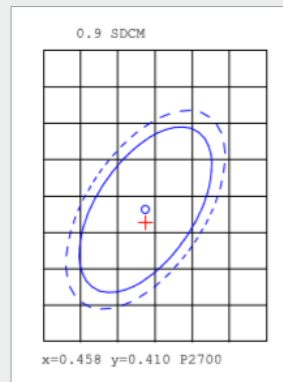

Specification

Dimmable	SI
Energylabel from 2013	A++
Suitable for indoors	YES
Application	general
Base	E27
Lamp shape	ST64

Colour Temperature consistency
(SDCM according to Mac Adam's ellipse)