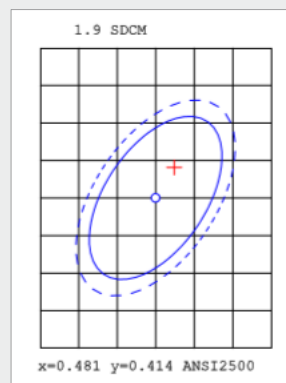

Specification

Dimmable	NO
Energylabel from 2013	A+
Suitable for indoors	YES
Application	general
Base	E27
Lamp shape	A60

Colour Temperature consistency
(SDCM according to Mac Adam's ellipse)