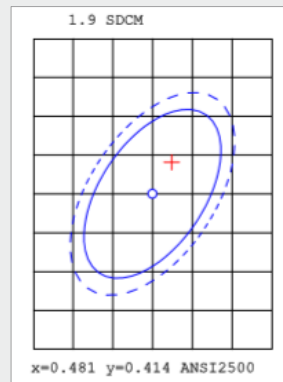

Specification

Dimmable	NO
Energylabel from 2013	A+
Suitable for indoors	YES
Application	general
Base	E27
Lamp shape	ST64

Colour Temperature consistency
(SDCM according to Mac Adam's ellipse)