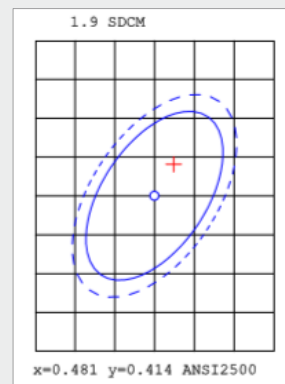

GLOBOLED GOLD

Logistic Data

Code	21566
Product	GLOBOLED GOLD
Box quantity (pcs.)	1/20
EAN Box	8012878215495
Gross weight of box in kg	2.5
Weight of single lamp in kg	0.0625
Length of box in m	0.685
Width of box in m	0.286
Height of box in m	0.42
ETIM classname	LED lamp
Beam angle	360
Brand of LED	ETI/San,an/HC
Power Factor	>0.5

Electrical Parameters

Lamp nominal wattage	7W
Rated wattage	7W
Nominal current (mA)	60mA
Energy Consumption kWh/1000h	7
Voltage	220-240

Light Application Parameters

Luminous flux	720lm
Luminous efficiency of lamp	102.86lm/W
Colour temperature	2500K
Colour rendering indexRa	>80
LLMF at the end of nominal life	15000
SDCM	<6
Imax(cd)	85
Switching cycles	50000
Life (Hrs)	20.000

Specification

Dimmable	NO
Energylabel from 2013	A+
Suitable for indoors	YES
Application	general
Base	E27
Lamp shape	G125

Colour Temperature consistency (SDCM according to Mac Adam's ellipse)

Peak of light intensity (max. cd)